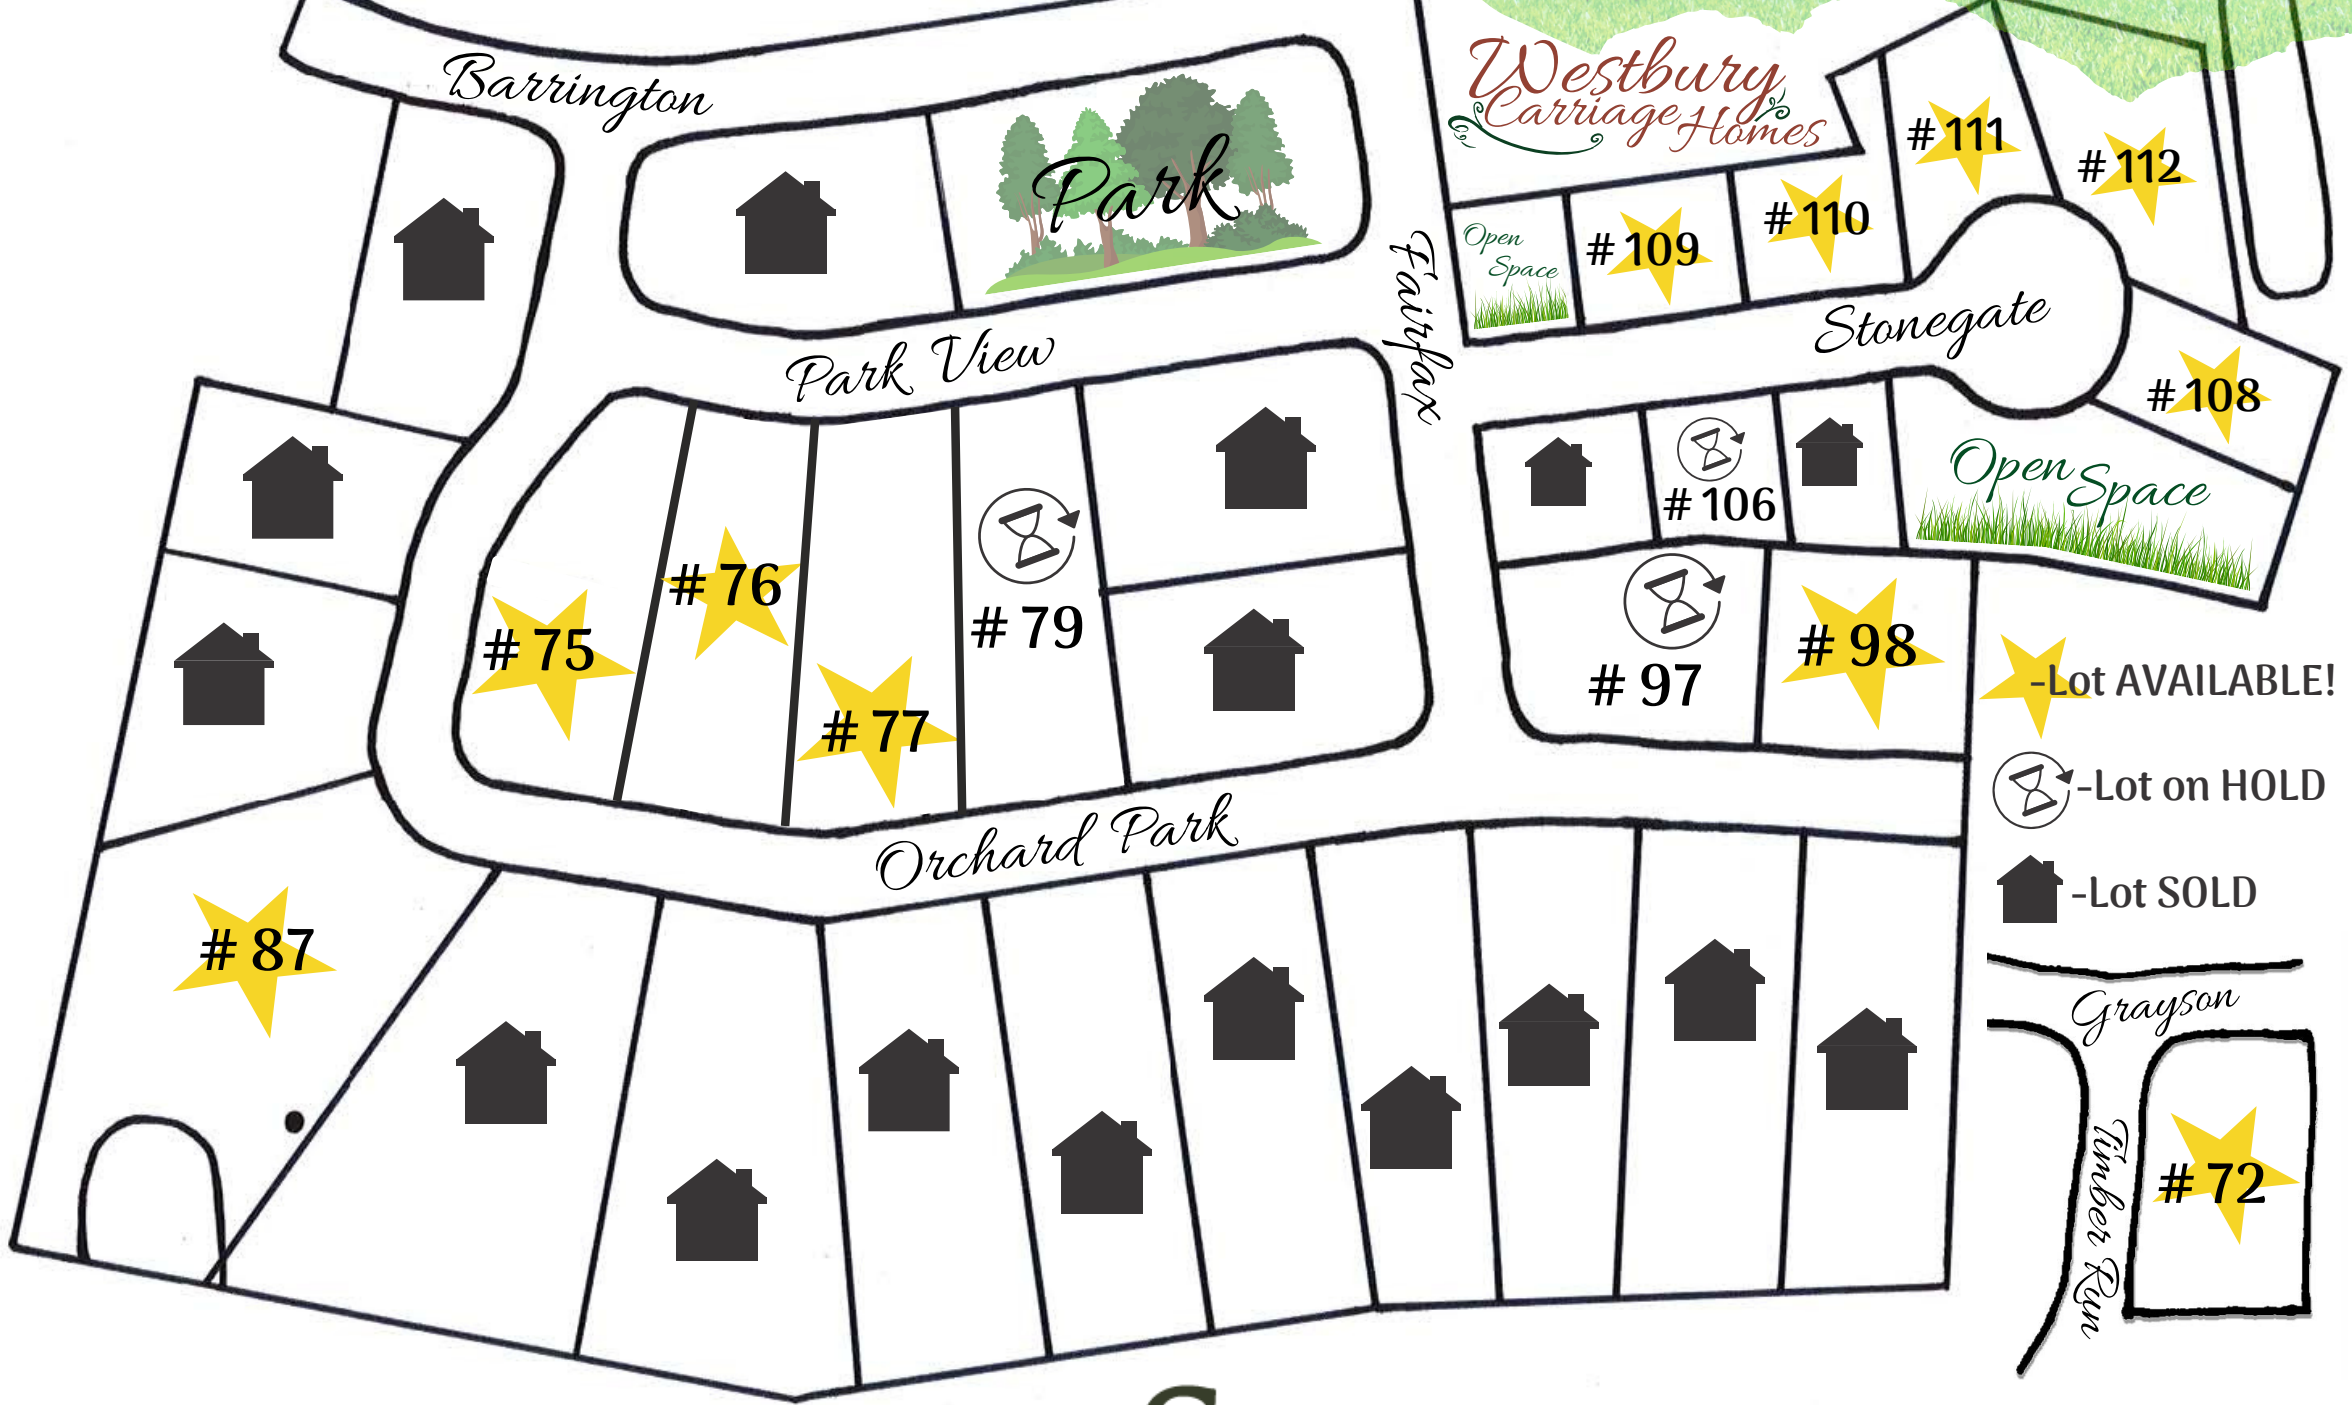

Neighborhood Features:

- Close access to Mill Creek Park Hike and Bike Trail
- City sidewalks
- Smaller carriage home lots available with 1,500 sqft plans
- 2,000 sqft min.

Real Estate Services
PH: 330-702-8400

Westbury Park

Located in beautiful Canfield, Ohio

STONEBRIDGE — neighborhoods —

PH: 330-799-2268
stonebridgenighborhoods.com