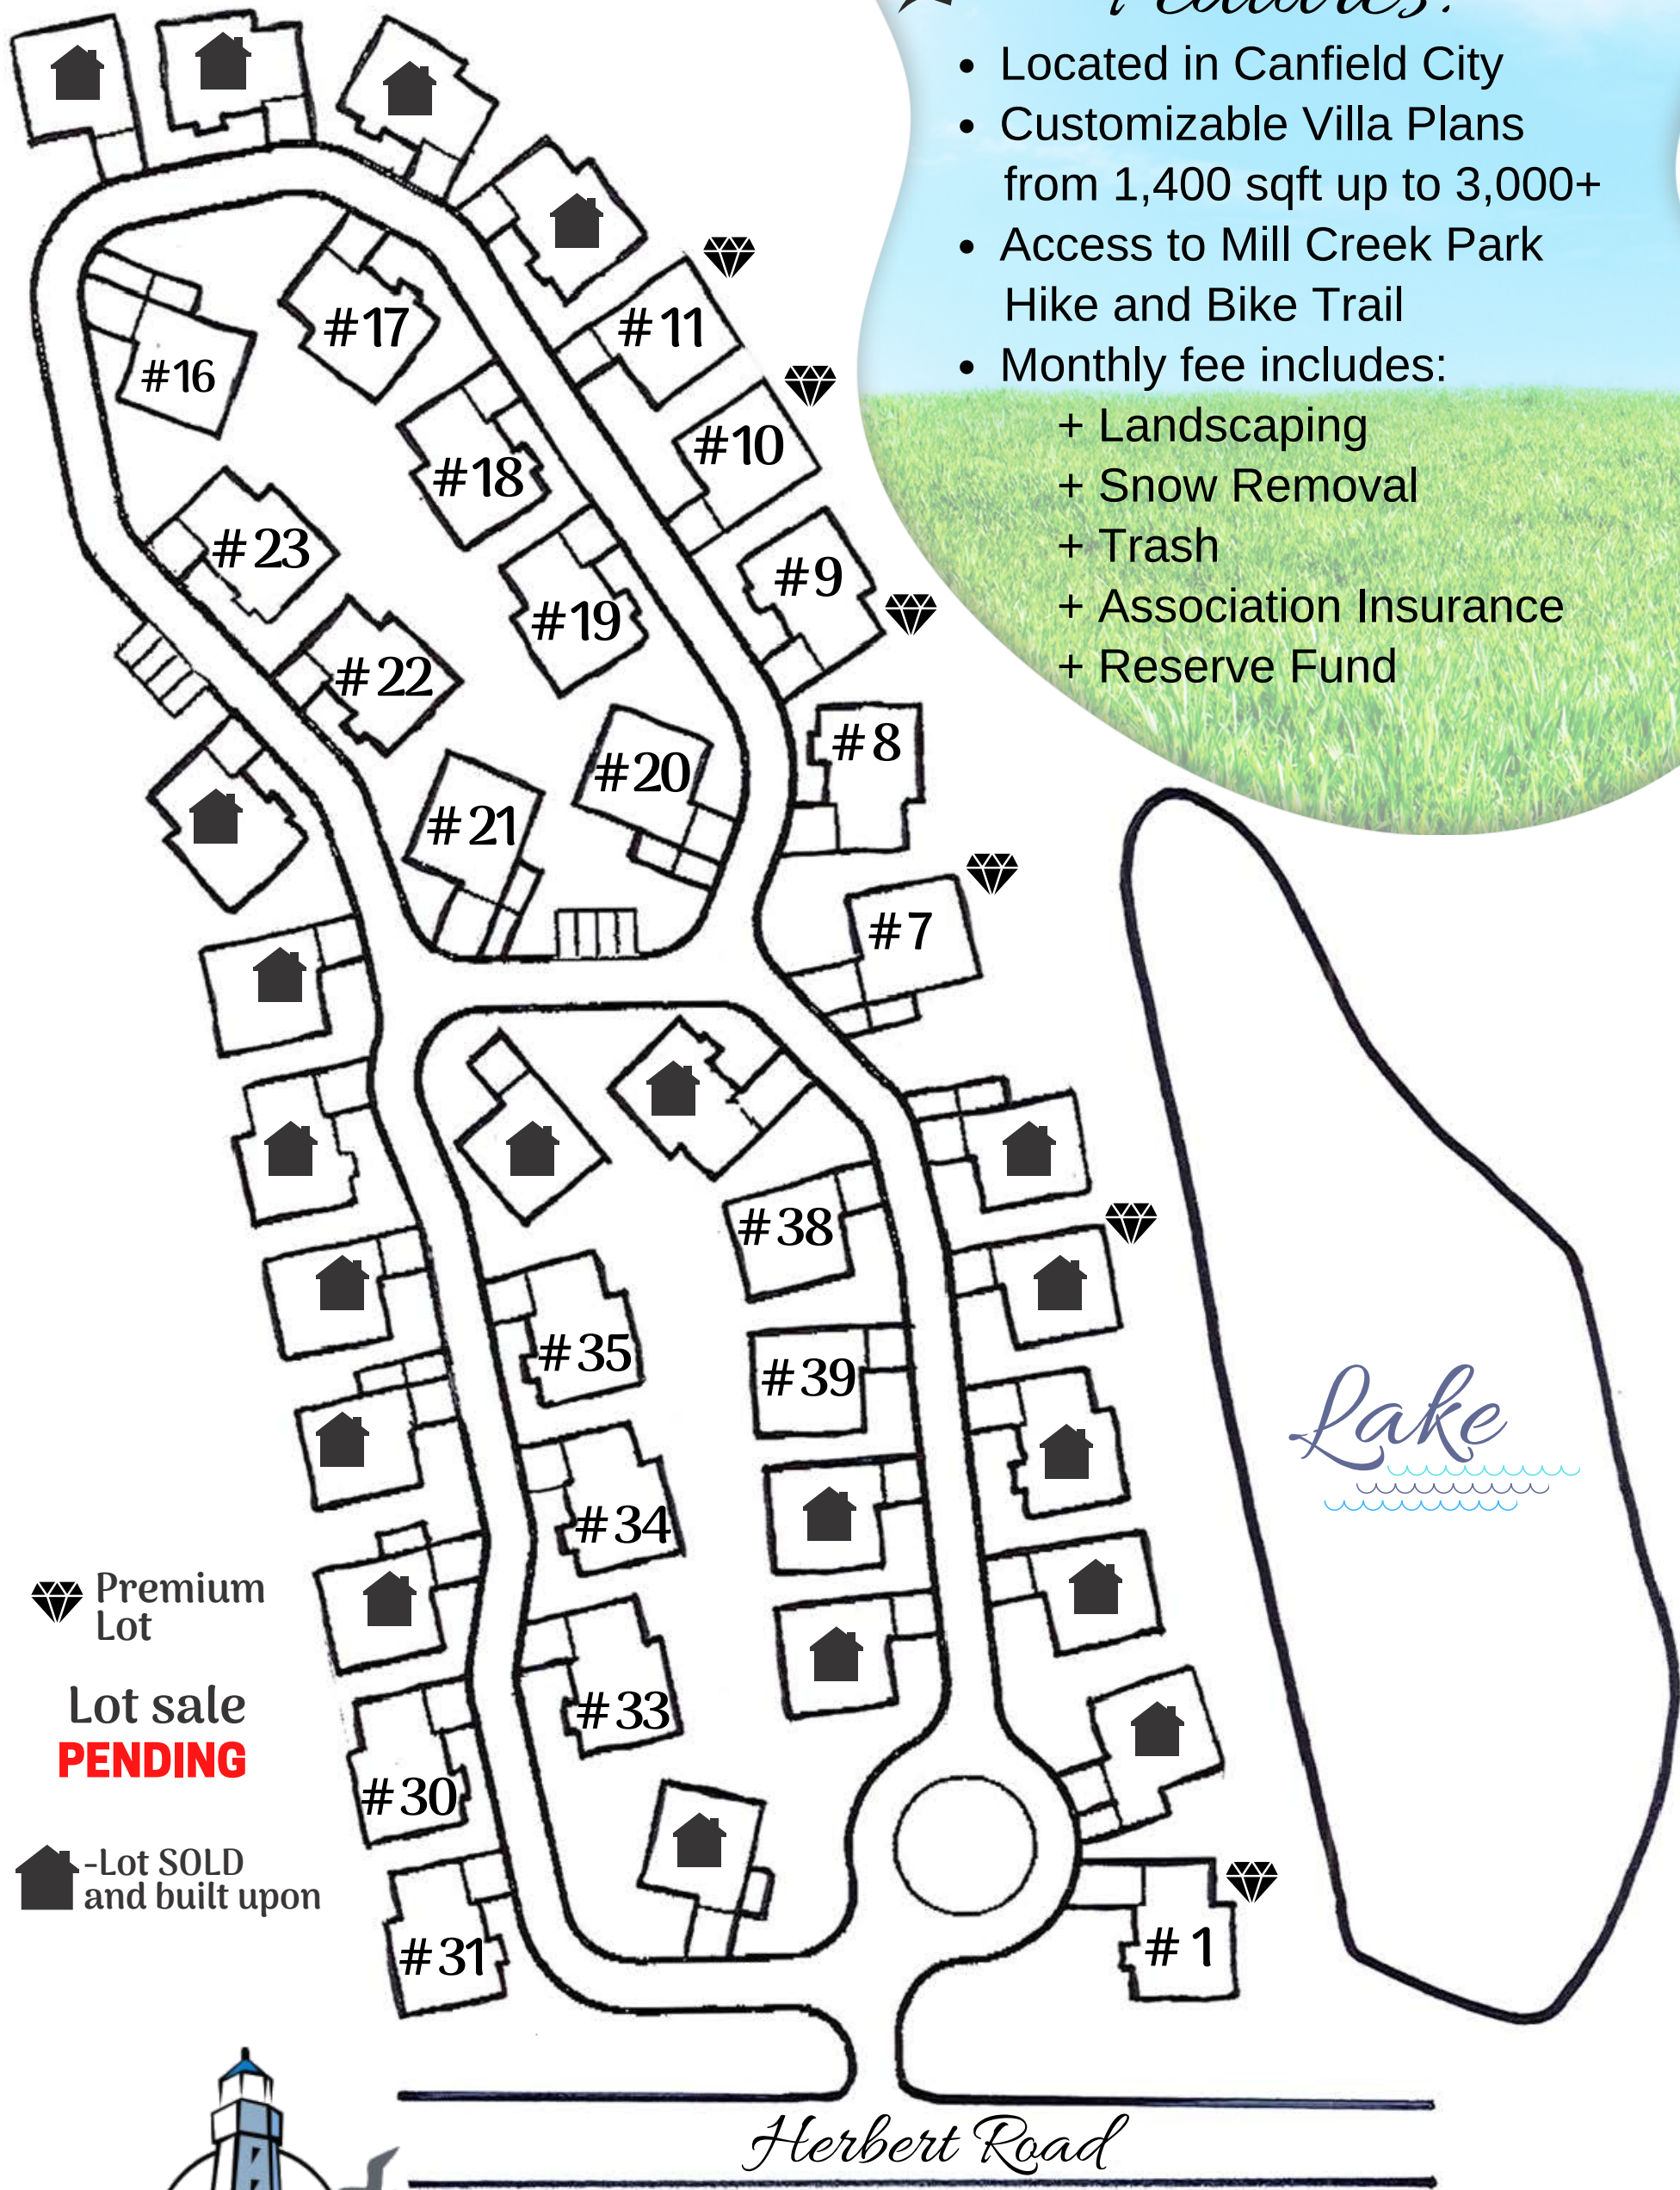

Neighborhood Features:

- Located in Canfield City
- Customizable Villa Plans from 1,400 sqft up to 3,000+
- Access to Mill Creek Park Hike and Bike Trail
- Monthly fee includes:
 - + Landscaping
 - + Snow Removal
 - + Trash
 - + Association Insurance
 - + Reserve Fund